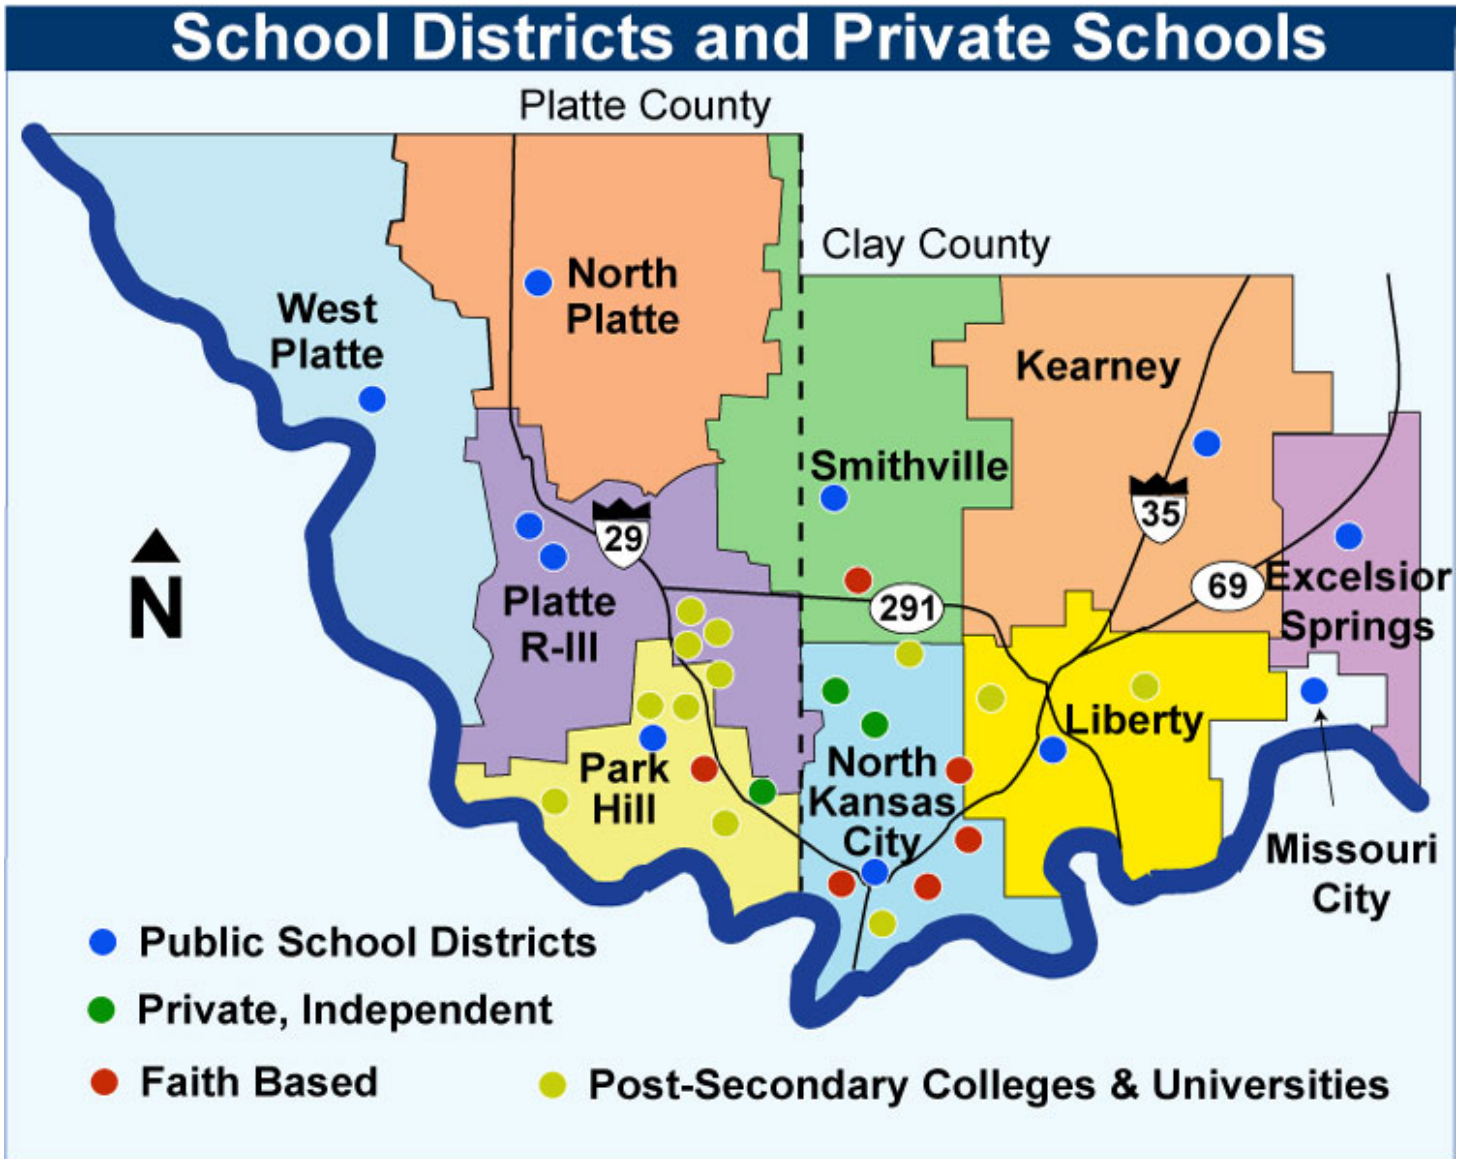

[Download This Page in PDF Format.](#)

Public School Districts

Excelsior Springs School District
PO Box 248
Excelsior Springs, MO 64024
816-630-9200
<http://essd40.com>

North Kansas City Schools
2000 NE 46 Street
Kansas City, MO 64116
816-413-5000
www.nkcschools.org